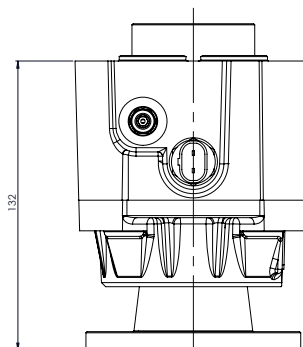

Please Note

The maximum allowed torque is referred to the PTO only and it is related to the available torque on the gearbox.

PUMP DRIVE

FLANGE DRIVE

AIR INLET Ø6xØ4 PIPE **SWITCH AMP SUPERSEAL.**

FLANGE TYPE	CODE ADAPTER KIT
SPICER 1120	19701001
SPICER 1300	19702001
SPICER 1400	19703001
DIN 00	19704001
DIN 10	19705001
DIN 120	19706001

MODEL _____
HP Hydreco PTO

SERIES 001 _____

GEARBOX TYPE _____
1 Iso A

RATIO _____
1 1:1

OUTPUT 2

- 1 ISO 4 holes
- 2 UNI 221
- 3 Flange DIN 00
- 4 Flange DIN 10
- 5 Flange DIN 120
- 6 Flange Spicer 1120
- 7 Flange Spicer 1300
- 8 Flange Spicer 1400