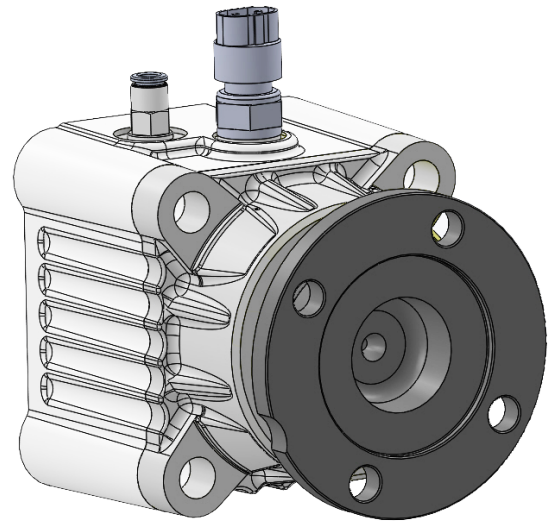

HP001

COAXIAL PTO FOR GEARBOX

HP001 - PUMP DRIVE VERSION

HP001 - FLANGE DRIVE VERSION

GEARBOX	PTO CODE	VERSION	MAX TORQUE (Nm)	MOUNTING SIDE	OUTPUT	WEIGHT (Kg)
VOLVO, ZF, SCANIA	HP001	PUMP DRIVE	1200	REAR	REAR	1.8
		FLANGE DRIVE				3.9

Please Note

The maximum allowed torque is referred to the PTO only and it is related to the available torque on the gearbox.

PUMP DRIVE

FLANGE DRIVE

AIR INLET Ø6xØ4 PIPE **SWITCH AMP SUPERSEAL.**

FLANGE TYPE	CODE ADAPTER KIT
SPICER 1120	19701001
SPICER 1300	19702001
SPICER 1400	19703001
DIN 00	19704001
DIN 10	19705001
DIN 120	19706001

MODEL _____
HP Hydreco PTO

SERIES 001 _____

GEARBOX TYPE _____
1 Iso A

RATIO _____
1 1:1

OUTPUT 2

- 1 ISO 4 holes
- 2 UNI 221
- 3 Flange DIN 00
- 4 Flange DIN 10
- 5 Flange DIN 120
- 6 Flange Spicer 1120
- 7 Flange Spicer 1300
- 8 Flange Spicer 1400

OUTPUT 1

- 0 Not required

RELEASE

- S Single output

SWITCH

- 0 Without switch
- 1 With switch

ENGAGEMENT SYSTEM

- A Air