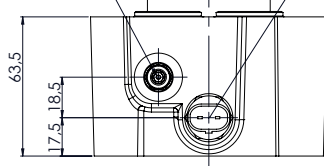

Please Note

The maximum allowed torque is referred to the PTO only and it is related to the available torque on the gearbox.

PUMP DRIVE

FLANGE DRIVE

AIR INLET Ø6xØ4 PIPE **SWITCH AMP SUPERSEAL.**

FLANGE TYPE	CODE ADAPTER KIT
SPICER 1120	19701001
SPICER 1300	19702001
SPICER 1400	19703001
DIN 00	19704001
DIN 10	19705001
DIN 120	19706001

MODEL _____
HP Hydreco PTO

SERIES 001 _____

GEARBOX TYPE _____
1 Iso A

RATIO _____
1 1:1

OUTPUT 2

- 1 ISO 4 holes
- 2 UNI 221
- 3 Flange DIN 00
- 4 Flange DIN 10
- 5 Flange DIN 120
- 6 Flange Spicer 1120
- 7 Flange Spicer 1300
- 8 Flange Spicer 1400