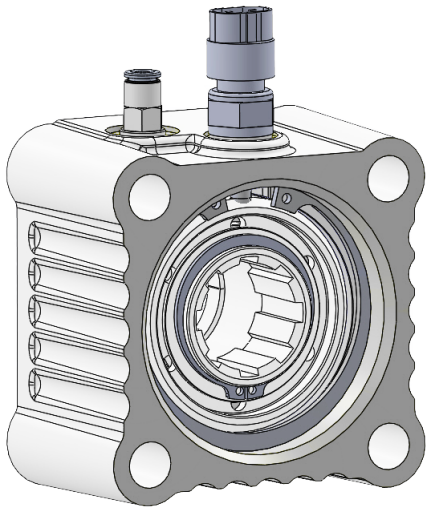

HP001

COAXIAL PTO FOR GEARBOX

HP001 - PUMP DRIVE VERSION

HP001 - FLANGE DRIVE VERSION

GEARBOX	PTO CODE	VERSION	MAX TORQUE (Nm)	MOUNTING SIDE	OUTPUT	WEIGHT (Kg)
VOLVO, ZF, SCANIA	HP001	PUMP DRIVE	1200	REAR	REAR	1.8
		FLANGE DRIVE				3.9

Please Note

The maximum allowed torque is referred to the PTO only and it is related to the available torque on the gearbox.

PUMP DRIVE

FLANGE DRIVE

AIR INLET Ø6xØ4 PIPE **SWITCH AMP SUPERSEAL.**

FLANGE TYPE	CODE ADAPTER KIT
SPICER 1120	19701001
SPICER 1300	19702001
SPICER 1400	19703001
DIN 00	19704001
DIN 10	19705001
DIN 120	19706001

MODEL _____
HP Hydreco PTO

SERIES 001 _____

GEARBOX TYPE _____
1 Iso A

RATIO _____
1 1:1

OUTPUT 2

- 1 ISO 4 holes
- 2 UNI 221
- 3 Flange DIN 00
- 4 Flange DIN 10
- 5 Flange DIN 120
- 6 Flange Spicer 1120
- 7 Flange Spicer 1300
- 8 Flange Spicer 1400

OUTPUT 1

- 0 Not required

RELEASE

- S Single output

SWITCH

- 0 Without switch
- 1 With switch

ENGAGEMENT SYSTEM

- A Air