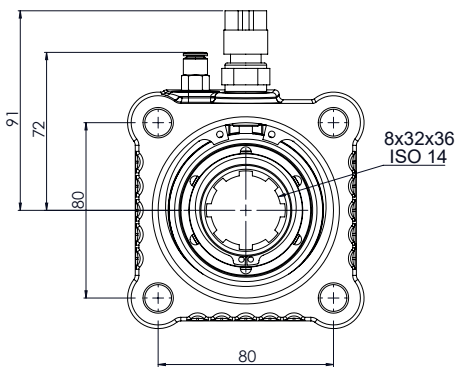

HP001

COAXIAL PTO FOR GEARBOX

HP001 - PUMP DRIVE VERSION

HP001 - FLANGE DRIVE VERSION

GEARBOX	PTO CODE	VERSION	MAX TORQUE (Nm)	MOUNTING SIDE	OUTPUT	WEIGHT (Kg)
VOLVO, ZF, SCANIA	HP001	PUMP DRIVE	1200	REAR	REAR	1.8
		FLANGE DRIVE				3.9

Please Note

The maximum allowed torque is referred to the PTO only and it is related to the available torque on the gearbox.

PUMP DRIVE

FLANGE DRIVE

AIR INLET Ø6xØ4 PIPE **SWITCH AMP SUPERSEAL.**

FLANGE TYPE	CODE ADAPTER KIT
SPICER 1120	19701001
SPICER 1300	19702001
SPICER 1400	19703001
DIN 00	19704001
DIN 10	19705001
DIN 120	19706001

MODEL _____
HP Hydreco PTO

SERIES 001 _____

GEARBOX TYPE _____
1 Iso A

RATIO _____
1 1:1

OUTPUT 2

- 1 ISO 4 holes
- 2 UNI 221
- 3 Flange DIN 00
- 4 Flange DIN 10
- 5 Flange DIN 120
- 6 Flange Spicer 1120
- 7 Flange Spicer 1300
- 8 Flange Spicer 1400