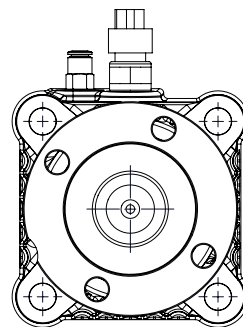

HP001

COAXIAL PTO FOR GEARBOX

HP001 - PUMP DRIVE VERSION

HP001 - FLANGE DRIVE VERSION

GEARBOX	PTO CODE	VERSION	MAX TORQUE (Nm)	MOUNTING SIDE	OUTPUT	WEIGHT (Kg)
VOLVO, ZF, SCANIA	HP001	PUMP DRIVE	1200	REAR	REAR	1.8
		FLANGE DRIVE				3.9

Please Note

The maximum allowed torque is referred to the PTO only and it is related to the available torque on the gearbox.

PUMP DRIVE

FLANGE DRIVE

AIR INLET Ø6xØ4 PIPE **SWITCH AMP SUPERSEAL.**

FLANGE TYPE	CODE ADAPTER KIT
SPICER 1120	19701001
SPICER 1300	19702001
SPICER 1400	19703001
DIN 00	19704001
DIN 10	19705001
DIN 120	19706001

MODEL _____
HP Hydreco PTO

SERIES 001 _____

GEARBOX TYPE _____
1 Iso A

RATIO _____
1 1:1

OUTPUT 2

- 1 ISO 4 holes
- 2 UNI 221
- 3 Flange DIN 00
- 4 Flange DIN 10
- 5 Flange DIN 120
- 6 Flange Spicer 1120
- 7 Flange Spicer 1300
- 8 Flange Spicer 1400